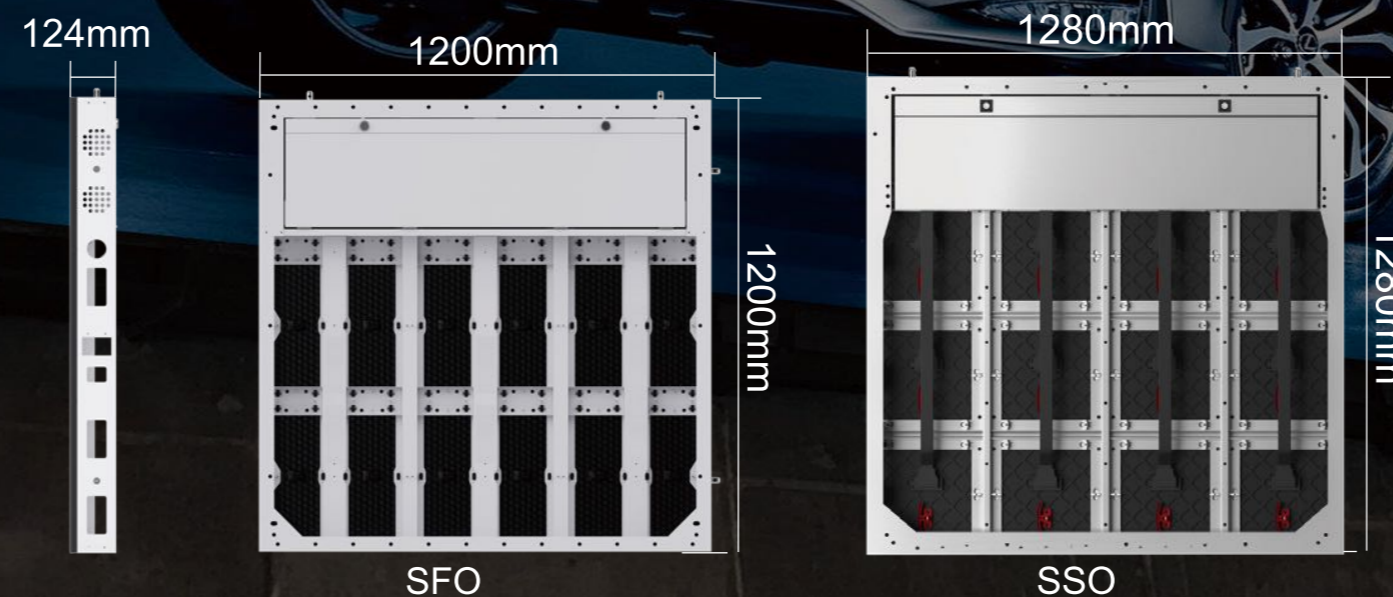

## Specs

ITEM	SSO-4.44	SSO-6	SSO-8	SSO-10	SFO-10U	SFO-16U
LED	SMD 3 IN 1	SMD 3 IN 1	SMD 3 IN 1	SMD 3 IN 1	DIP 347	DIP 347
Pixel Pitch (mm)	4.44	6.67	8	10	10	16.67
Module Resolution	72x72	48x48	40x40	32x32	20x40	12x24
Module Size (WxH mm)	320x320	320x320	320x320	320x320	200x400	200x400
Pixel Density (pixels/ □)	50,652	22,477	15,625	10,000	10,000	3,600
Cabinet Size (WxH mm)	1280x1280	1280x1280	1280x1280	1280x1280	1200x1200	1200x1200
Cabinet Material	Sheet Aluminum	Sheet Aluminum	Sheet Aluminum	Sheet Aluminum	Sheet Aluminum	Sheet Aluminum
Scan Ratio	1/6	1/6	1/4	1/2	1/4	static
Weight □kg/ □)	29	29	29	29	30	30
Ingress Protection	IP67/IP65	IP67/IP65	IP67/IP65	IP67/IP65	IP67/IP65	IP67/IP65
Maintenance	Front/Rear	Front/Rear	Front/Rear	Front/Rear	Front/Rear	Front/Rear
Refresh Rate (Hz)	≥1920-3840	≥1920-3840	≤3840	≤3840	≤3840	≤3840
Brightness (nits)	5,500-9,000	6,000-9,000	6,000-9,500	6,500-10,000	10,000	10,000
View Angle (H./V.)	140° / 120°	140° / 120°	140° / 120°	140° / 120°	120° / 120°	120° / 120°
Contrast Ratio	6,000:1	6,000:1	8,000:1	8,000:1	8,000:1	8,000:1
Max. Power Consumption	600-800 W/□	600-800 W/□	600-800 W/□	600-800 W/□	360W/□	360W/□
Avg. Power Consumption	266 W/□	266 W/□	266 W/□	266 W/□	120 W/□	120 W/□

## One of the Panel Sizes

### Front Access

1/4 turn on the module latches from front, the module can be pulled out.

### Rear Access

1/4 turn on the module latches from rear, the module can be taken out.

**SSO & SFO**

Outdoor Media Panel